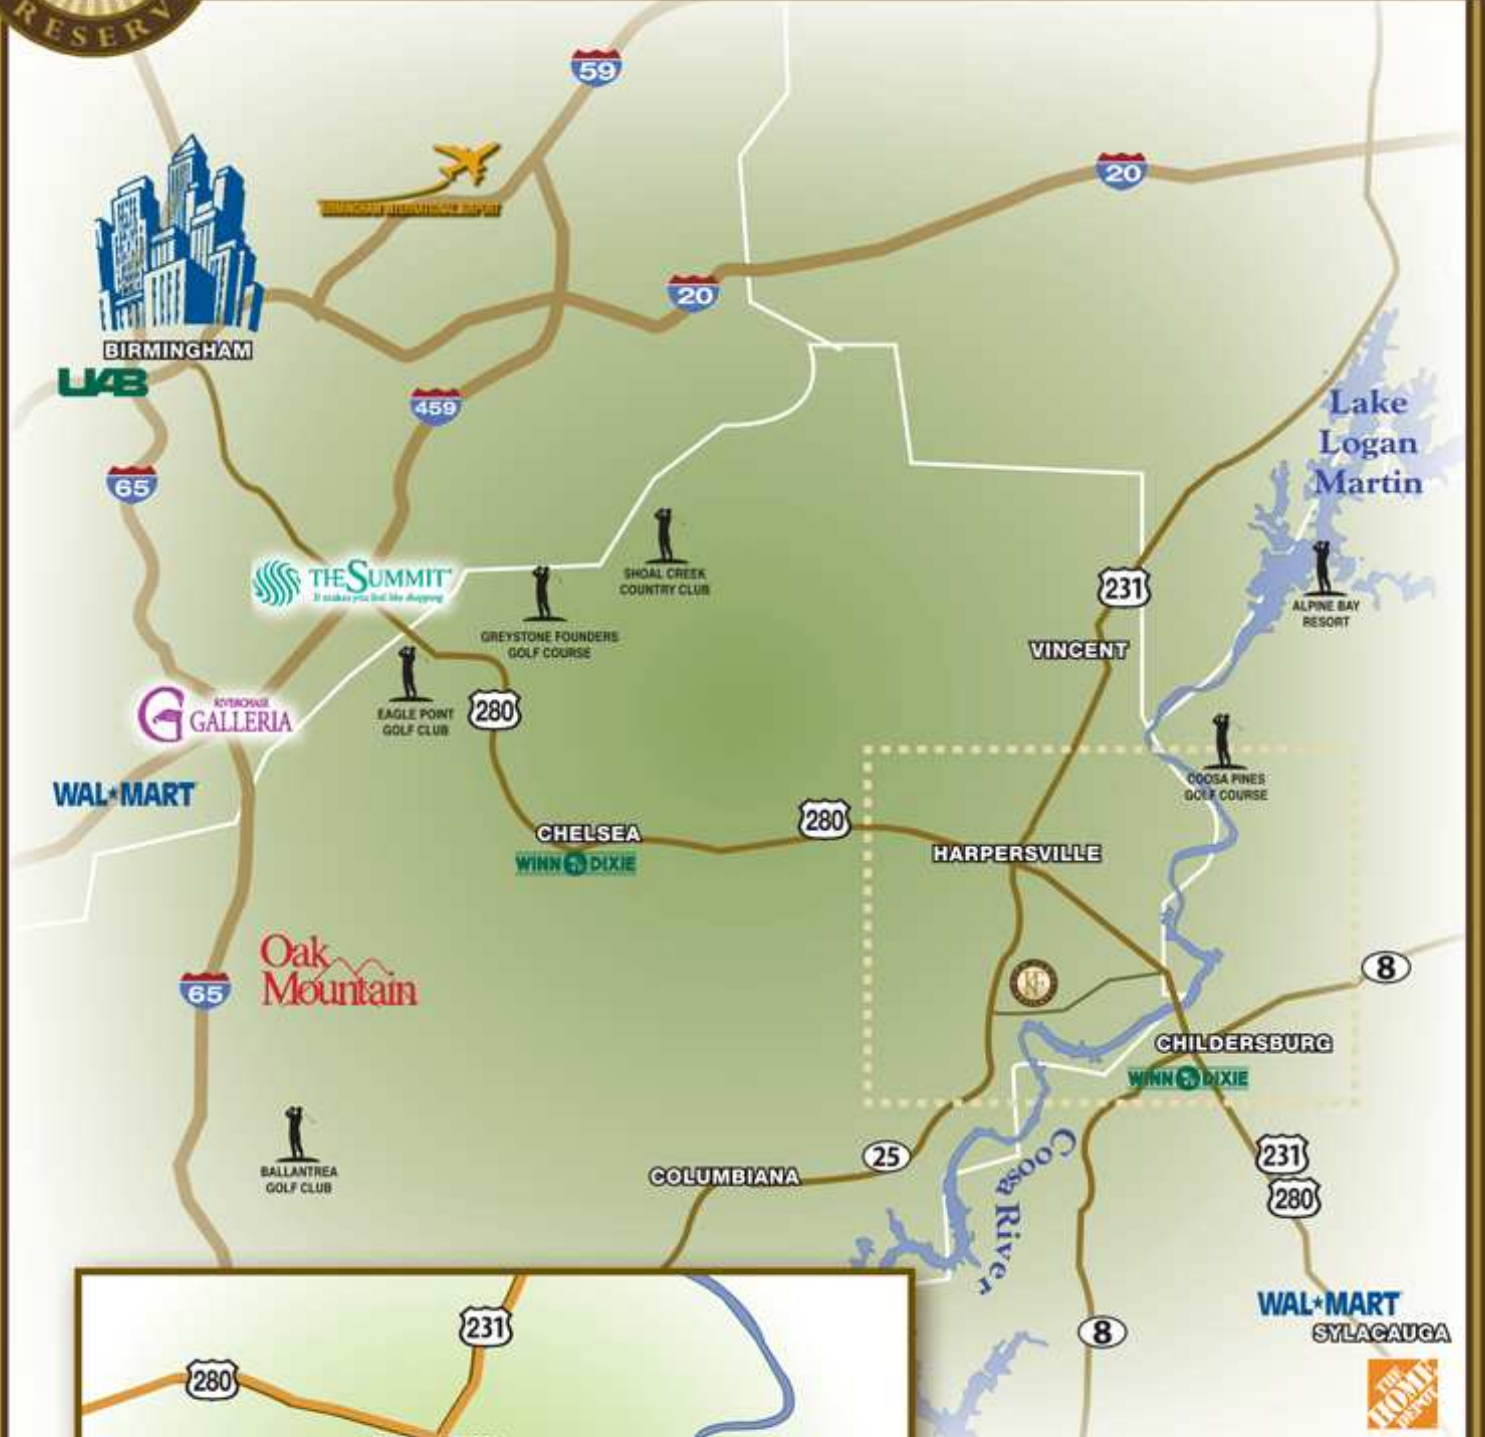

CONVENIENCE MAP

- Downtown Birmingham- 35 minutes
- The Summit- 20 minutes
- I 65- 30 minutes
- Lay Lake- on property
- Airport- 40 minutes
- Riverchase Galleria- 30 minutes
- 6 Golf Courses within 20 minutes
- Grocery- Three within 10 minutes
- Walmart- 15 minutes
- Home Depot- 18 minutes